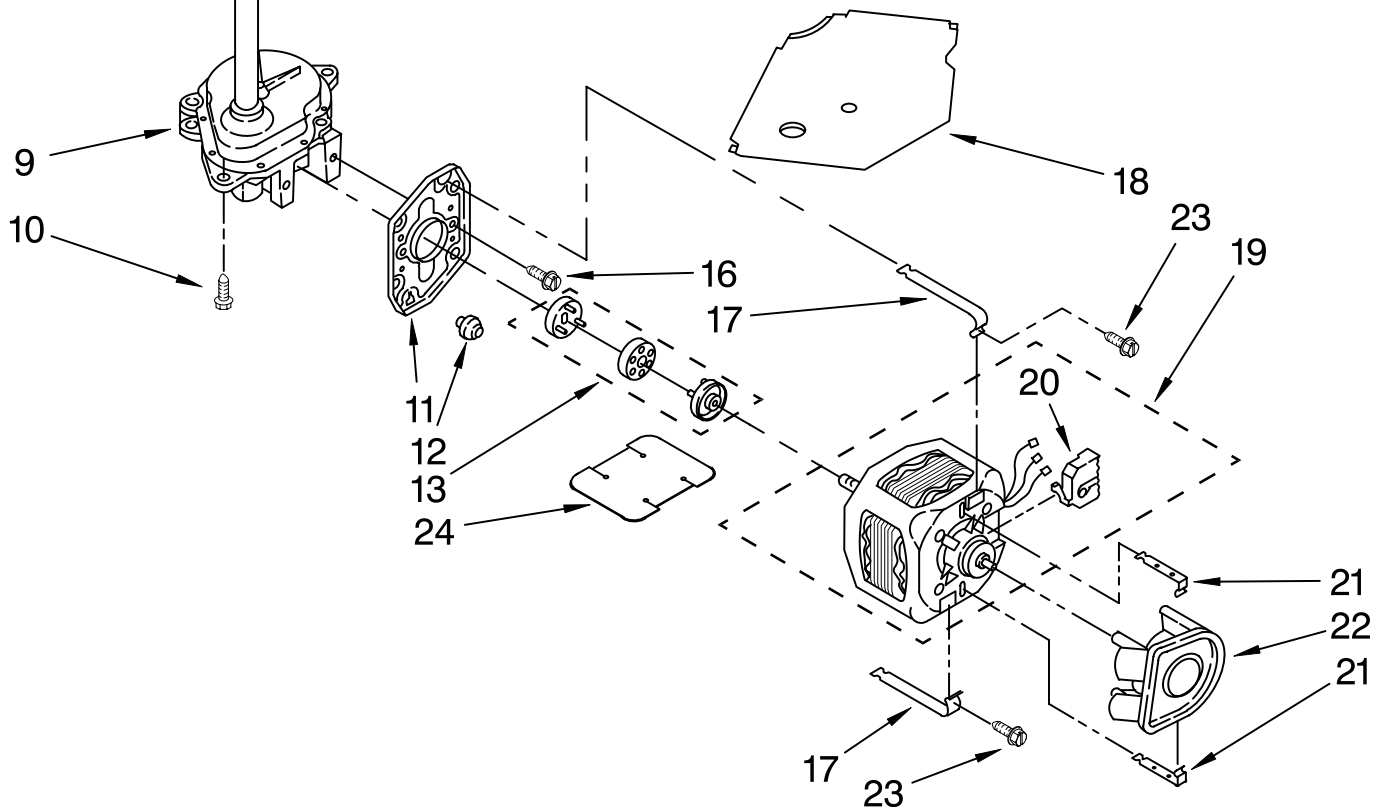

IMPORTANT: All Part Numbers Listed Are Whirlpool Numbers. Source Parts Through Whirlpool.